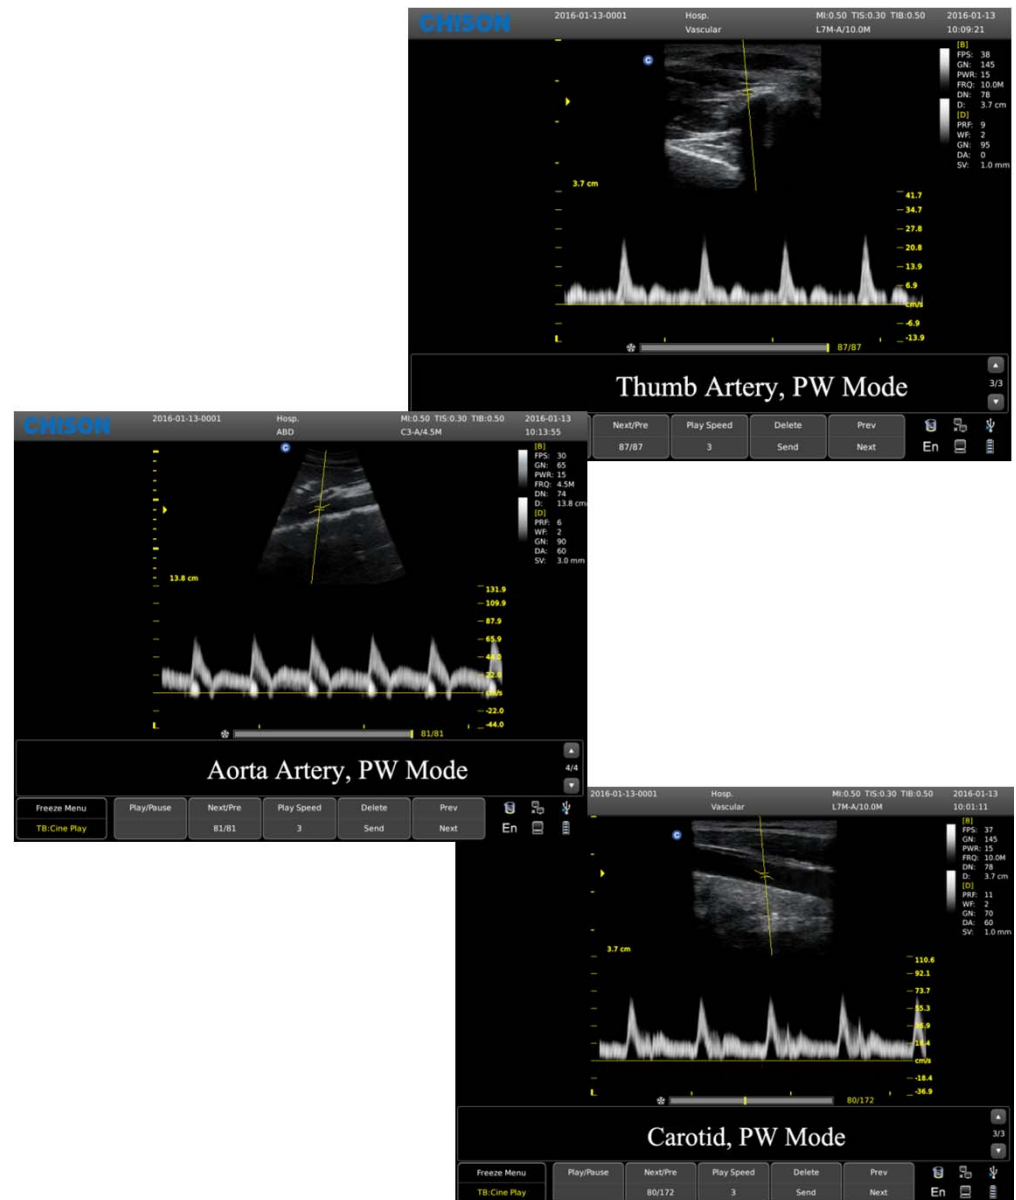

# Intelligent Control Panel Design

- Independent areas for specific functions.
- Backlit keyboard can indicate active keys clearly.

Function key area

Printing area

Measurement menu

One key optimization

# Full Screen Display

**One key to enlarge the image to full screen , easy to view from distance.**

# Excellent PW

Excellent PW resolution and automatic PW trace measurement will greatly improve the diagnosis confidence by delivering both qualitative & quantitative results.

# EasyView™